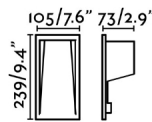

## General characteristics

Fixation	Wall
Type	I
IP	65
voltage	100V-240V
Hertz	50/60Hz
Flush box	Yes
Flush box dimensions	220x950x655mm
Power	4.5W
IK	08
Cutting size	220x95mm