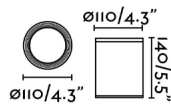

Modern ceiling lamp for outdoor lighting. This lamp is a good option to light up balconies and terraces.

General characteristics

Fixation	Ceiling
Type	I
IP	44
voltage	100V-240V
Hertz	50/60Hz
Power	15W

Material

Body/Structure	Aluminium
Diffuser	PC

Finish

Body/Structure	Matt White
Diffuser	Transparent

Lighting characteristics

Light source included	No
Light direction	Accent lighting
Bulb socket included	Yes

Driver

Requires Driver	No

File download

General documents	Download >