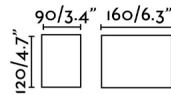

### General characteristics

|          |           |
|----------|-----------|
| Fixation | Wall      |
| Type     | I         |
| IP       | 54        |
| voltage  | 100V-240V |
| Hertz    | 50/60Hz   |
| Power    | 15W       |