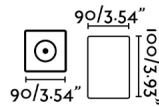

## General characteristics

Fixation	Ceiling
Type	I
IP	54
voltage	100V-240V
Hertz	50/60Hz
Upwards Vertical orientation	↻ 20
Downwards vertical orientation	↻ 20
Power	9W