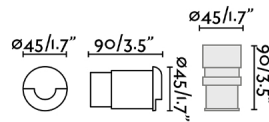

Modern downlight made from 316 stainless steel with a transparent glass diffuser. The light source is LED 3W 3000K included. Driver not included. It projects a beautiful beam of light.

General characteristics

Fixation	Wall, Floor
Type	III
IP	67
voltage	24V DC
Hertz	50/60Hz
Flush box	Yes
Flush box dimensions	ø40mm
Power	3W
IK	08
Cutting size	ø40mm

Material

Body/Structure	Stainless steel 316L
Diffuser	Glass

Finish

Body/Structure	Satin Stainless
Diffuser	Opal

Lighting characteristics

Light source included	Yes
Temperature	3000K
MacAdam Steps	>5 SDCM
LM	120lm
CRI	>80
LED lifetime	LM80
Degrees of light aperture	120°
Weight supported	1000Kg
Light direction	Accent lighting
Energy classification	G

Driver

Requires Driver	Yes
Driver embedded	No
Maximum driver information	24V CV

File download

General documents	Download >
Images	Download >