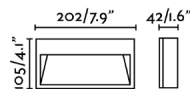

## General characteristics

|          |           |
|----------|-----------|
| Fixation | Wall      |
| Type     | I         |
| IP       | 44        |
| voltage  | 100V-240V |
| Hertz    | 50/60Hz   |
| Power    | 9W        |