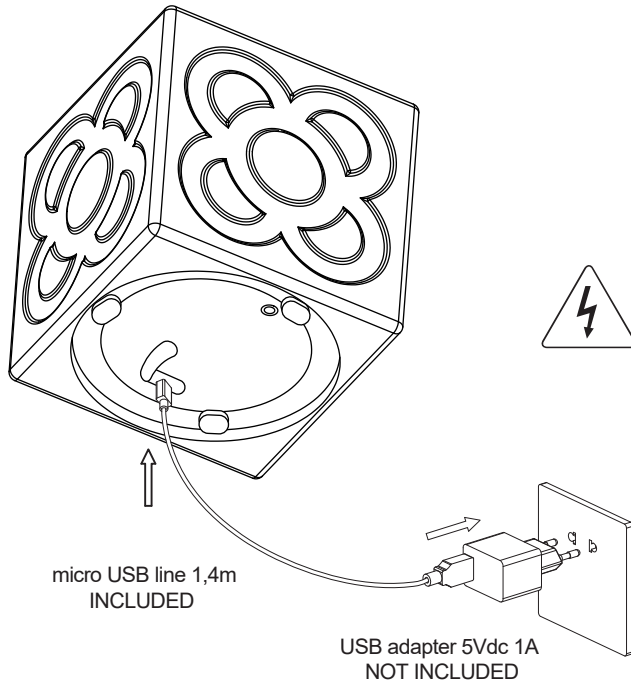

F A R O
BARCELONA

LAM PA NOT

Lampanot is a design by Cristina Borràs inspired in the well-known Barcelona's symbol, the Panot tile. The design has been awarded with the Premi Talent 3D 2016 in the Premis Talent contest carried out by Empren E2, which focuses on unveiling and promoting local talent. Produced by Faro Barcelona

70496

	1-2hr
	3-4hr
Indicator	Rojo Vermell Red Rouge Rosso Vermelho Rot Rood Кóккиво Красный Červená Czerwoný Червен Červená
Indicator	Azul Blau Blue Bleu Azzurro Azul Blau Blue μπλε Синий Modrá Niebieski Син Modrý

3 intensities

- 1 push
- 2 push
- 3 push
- 4 push

Light	SMD LED Module 3000K 1W, 80LM, 3.7V, 220mA	3 intensities
Battery	Built-in Rechargeable Lithium Battery Non-replaceable	Battery Capacity 553048P 800mAH*1 / 2.96Wh
		Operating Voltage DC 3.7V
Accessory	1,4m micro USB line INCL	AC/DC adapter NOT INCLUDED class II, 100V-240V~50Hz/60Hz, output 5V 1A