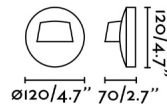

This original grey wall lamp has a round base and the diffuser with LED light source stands out. This luminaire is designed to light gardens and terraces.

General characteristics

Fixation	Wall
Type	II
IP	44
voltage	220V-240V
Hertz	50Hz
Power	3W

Material

Body/Structure	PC
Diffuser	PMMA

Finish

Body/Structure	Dark Grey
Diffuser	Opal

Lighting characteristics

Light source included	Yes
Temperature	3000K
LM	100lm
CRI	>80
Light direction	Ambient lighting
Energy classification	E

Driver

Requires Driver	Yes
Driver embedded	Yes

File download

General documents	Download >
Images	Download >