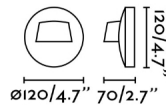

### General characteristics

Fixation	Wall
Type	II
IP	44
voltage	220V-240V
Hertz	50Hz
Power	3W