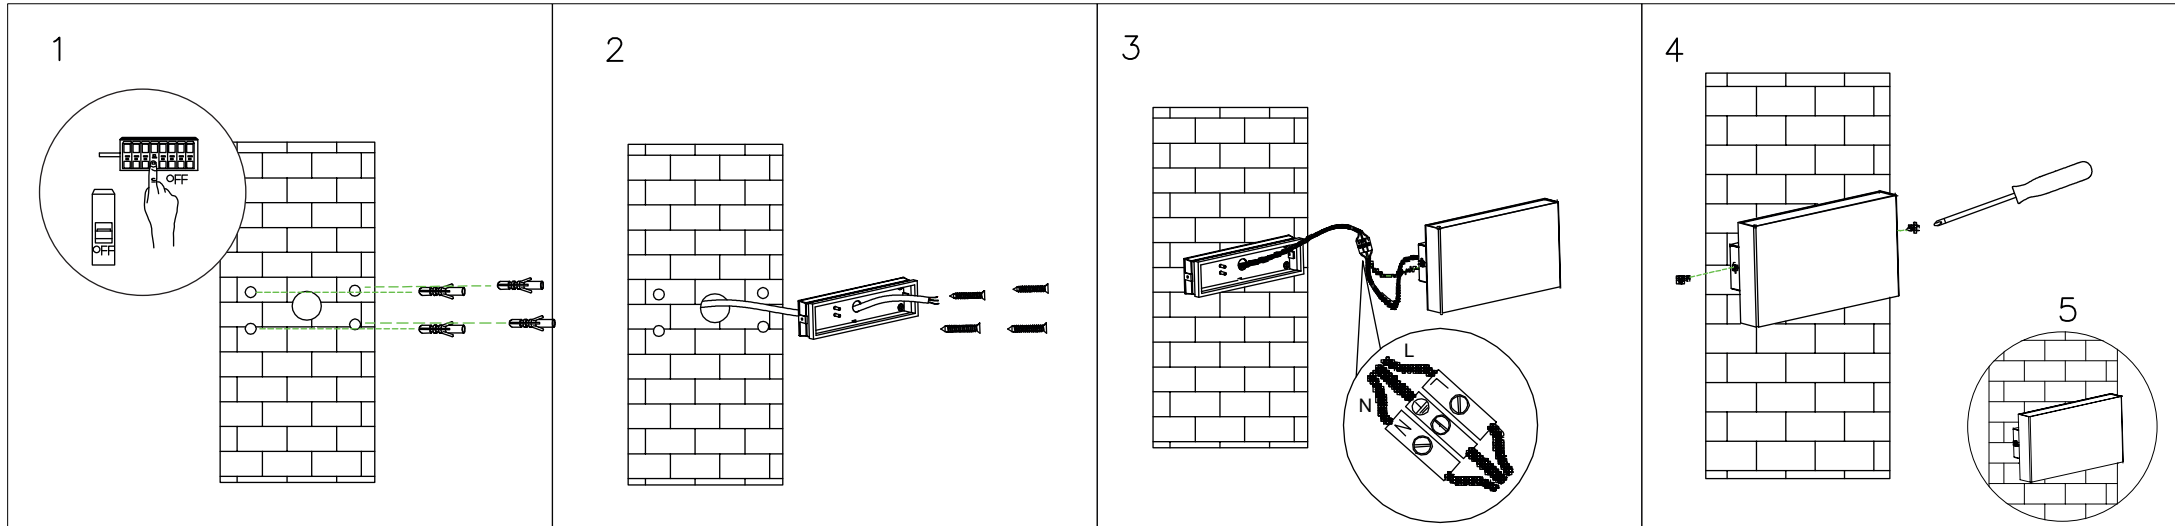

KAULA

ref. 70406

ref. 70405

IP44

This product contains a light source of energy efficiency class G
Este producto contiene una fuente luminosa de la clase eficiencia energética G

Together we take care of the planet