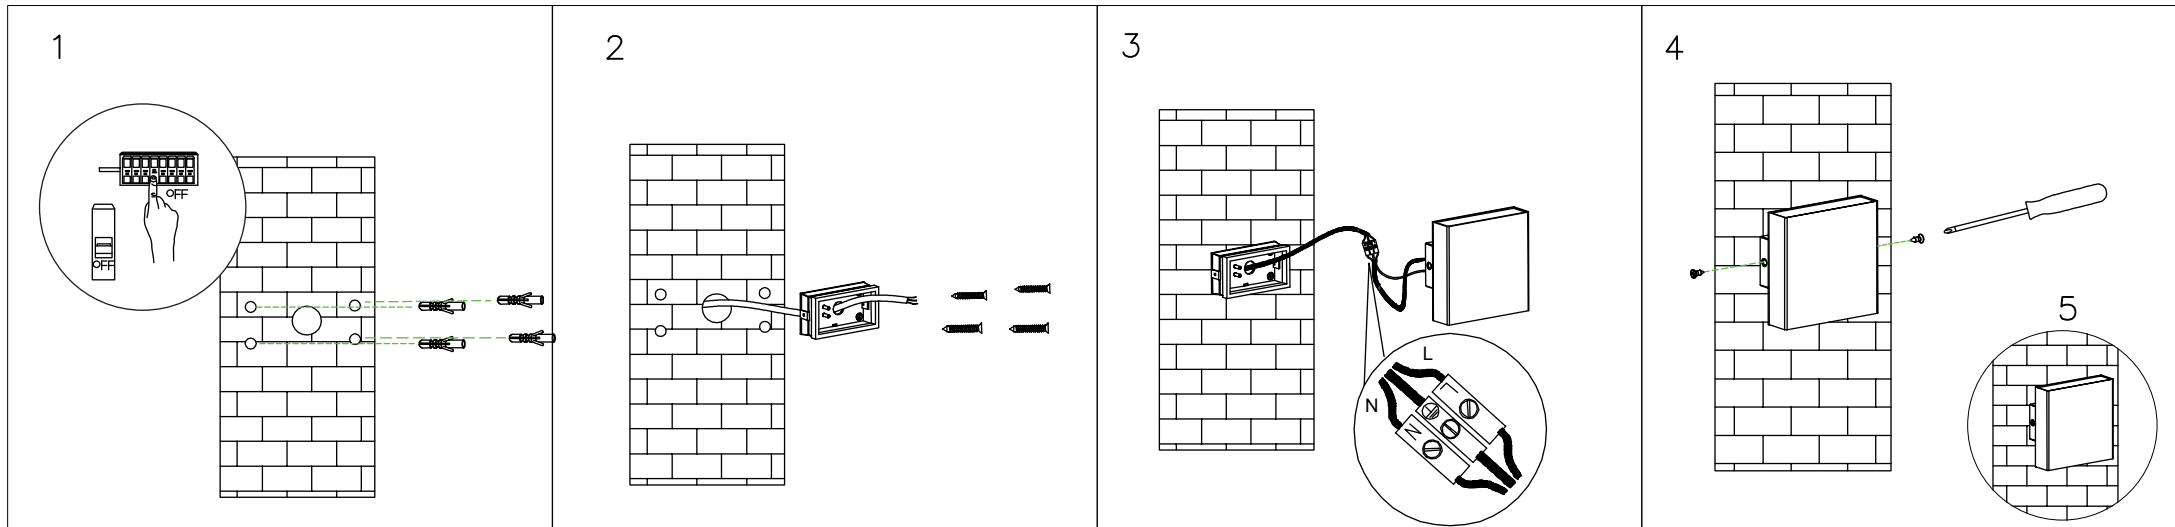

KAULA

ref. 70406

ref. 70405

IP44

This product contains a light source of energy efficiency class G
Este producto contiene una fuente luminosa de la clase eficiencia energética G

Together we take care of the planet