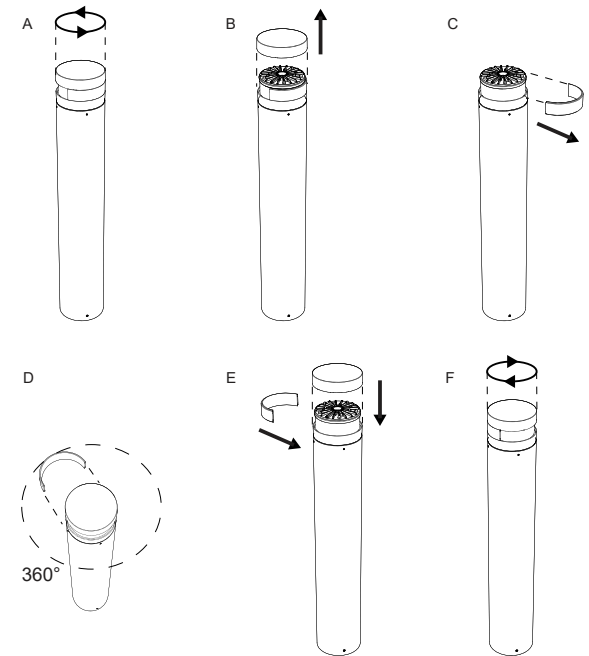

i 180° Emission Half Shield (Optional) - Ref. 70293 no incl

TECHNICAL FEATURES

SMD LED 25W 3000K 1800LM incl.

Together
we take care
of the planet

Together we take care of the planet.

This is why we reduce paper consumption. Please refer to the safety, maintenance and warranty instructions at www.faro.es. If you cannot access it, call us at +34 937 723 965 or write to export@faro.es.