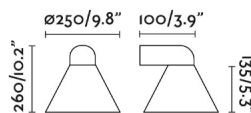

General characteristics

Fixation	Wall
Type	I
IP	65
voltage	100V-240V
Hertz	50/60Hz
Power	15W
IK	06

Material

Body/Structure	Aluminium
Diffuser	Glass

Finish

Body/Structure	Matt White
Diffuser	Opal

Lighting characteristics