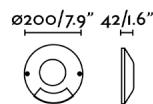

## General characteristics

Fixation	Wall, Floor
Type	I
IP	67
voltage	220V-240V
Hertz	50/60Hz
Power	6W
IK	10