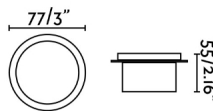

GALO R is a downlight for outdoor lighting. Thanks to its IP54 it can be used in humid areas. This downlight is perfect for general lighting and it can be used too like a punctual light .

General characteristics

Fixation	Wall
Type	I
IP	54
voltage	220V-240V
Hertz	50/60Hz
Flush box	Yes
Flush box dimensions	73x73mm
Power	3W
IK	05
Cutting size	73x60mm

Material

Body/Structure	Aluminium
Diffuser	Glass

Finish

Body/Structure	Matt White
Diffuser	Transparent

Lighting characteristics

Light source included	Yes
Temperature	3000K
MacAdam Steps	5 SDCM
LM	200lm
CRI	>80
LED lifetime	LM80
Flow symmetry	ASIMETRICO
Energy classification	G

Driver

Requires Driver	Yes
Driver embedded	Yes

File download

General documents	Download >
Images	Download >
	Download >