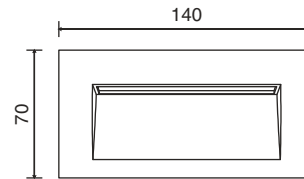

Ref. 70146

Ref. 70147

Ref. 70148

TECHNICAL FEATURES

Ref. 70146 SMD LED 1,5W 3000K 30 Lm INCL. Ref. 70147 SMD LED 3,5W 3000K 90Lm INCL. Ref. 70148 SMD LED 3,5W 3000K 90Lm INCL.

Together we take care of the planet