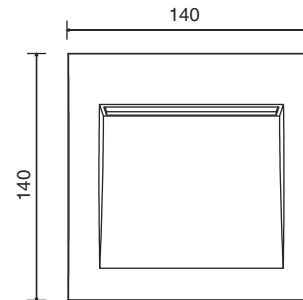

Ref. 70146

Ref. 70147

Ref. 70148

TECHNICAL FEATURES

Ref. 70146 SMD LED 1,5W 3000K 30 Lm INCL. Ref. 70147 SMD LED 3,5W 3000K 90Lm INCL. Ref. 70148 SMD LED 3,5W 3000K 90Lm INCL.

Together we take care of the planet