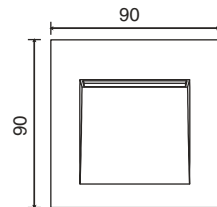

Ref. 70146

Ref. 70147

Ref. 70148

TECHNICAL FEATURES

Ref. 70146 SMD LED 1,5W 3000K 30 Lm INCL. Ref. 70147 SMD LED 3,5W 3000K 90Lm INCL. Ref. 70148 SMD LED 3,5W 3000K 90Lm INCL.

Together we take care of the planet