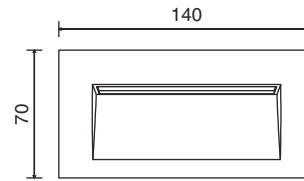

Ref. 70146

Ref. 70147

Ref. 70148

TECHNICAL FEATURES

Ref. 70146 SMD LED 1,5W 3000K 30 Lm INCL. Ref. 70147 SMD LED 3,5W 3000K 90Lm INCL. Ref. 70148 SMD LED 3,5W 3000K 90Lm INCL.

Together
we take care
of the planet