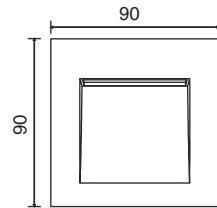

Ref. 70146

Ref. 70147

Ref. 70148

TECHNICAL FEATURES

Ref. 70146 SMD LED 1,5W 3000K 30 Lm INCL. Ref. 70147 SMD LED 3,5W 3000K 90Lm INCL. Ref. 70148 SMD LED 3,5W 3000K 90Lm INCL.

Together
we take care
of the planet