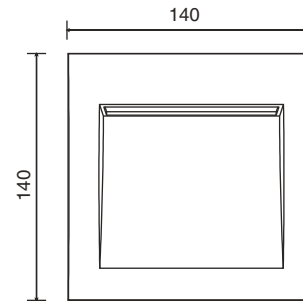

Ref. 70146

Ref. 70147

Ref. 70148

TECHNICAL FEATURES

Ref. 70146 SMD LED 1,5W 3000K 30 Lm INCL. Ref. 70147 SMD LED 3,5W 3000K 90Lm INCL. Ref. 70148 SMD LED 3,5W 3000K 90Lm INCL.

Together
we take care
of the planet