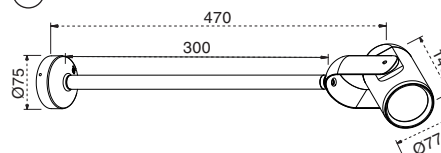

TECHNICAL FEATURES

COB LED 13W 3000K 750Lm 38° incl.

			IP65		IK07	100-240 V~	50/60 Hz
					COB LED	E	UK CA

○ ref. 70035

Kg 0,80kg
lb 1,76lb

○ ref. 70036

Kg 0,96kg
lb 2,11lb

ⓘ Este producto contiene una fuente luminosa de la clase eficiencia energética E
This product contains a light source of energy efficiency class E