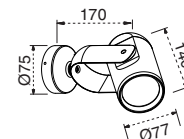

TECHNICAL FEATURES

COB LED 13W 3000K 750Lm 38° incl.

			IP65		IK07	100-240 V~	50/60 Hz
					COB LED	E	UK CA

○ ref. 70035

Kg 0,80kg
lb 1,76lb

○ ref. 70036

Kg 0,96kg
lb 2,11lb

ⓘ Este producto contiene una fuente luminosa de la clase eficiencia energética E
This product contains a light source of energy efficiency class E