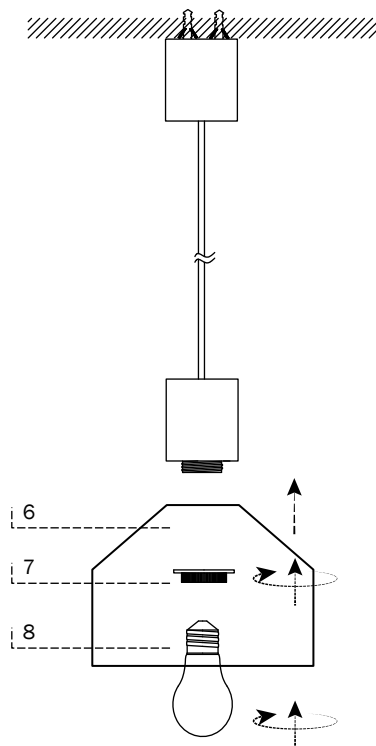

KOMBO

○ ref. 68593-1L
○ ref. 68594-1L

○ ref. 68591-1L
○ ref. 68592-1L

○ ref. 68595-1L
○ ref. 68596-1L
○ ref. 68597-1L

TECHNICAL FEATURES

1 X E27 MAX 15W LED no incl.

Together
we take care
of the planet

Together we take care of the planet.