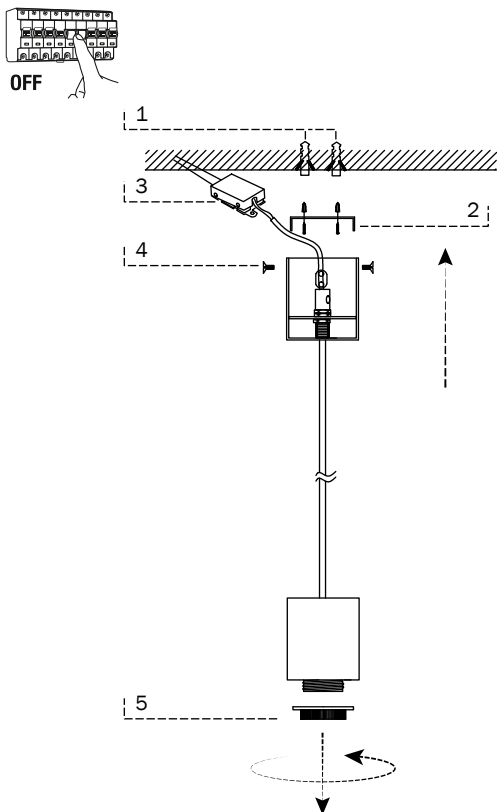

KOMBO

○ ref. 68593-1L
○ ref. 68594-1L

○ ref. 68591-1L
○ ref. 68592-1L

○ ref. 68595-1L
○ ref. 68596-1L
○ ref. 68597-1L

TECHNICAL FEATURES

1 X E27 MAX 15W LED no incl.

Together
we take care
of the planet

Together we take care of the planet.