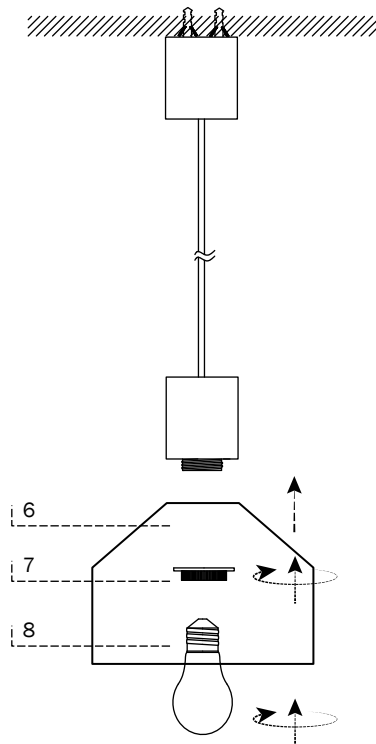

KOMBO

○ ref. 68593-1L
○ ref. 68594-1L

○ ref. 68591-1L
○ ref. 68592-1L

○ ref. 68595-1L
○ ref. 68596-1L
○ ref. 68597-1L

TECHNICAL FEATURES

1 X E27 MAX 15W LED no incl.

Together
we take care
of the planet

Together we take care of the planet.