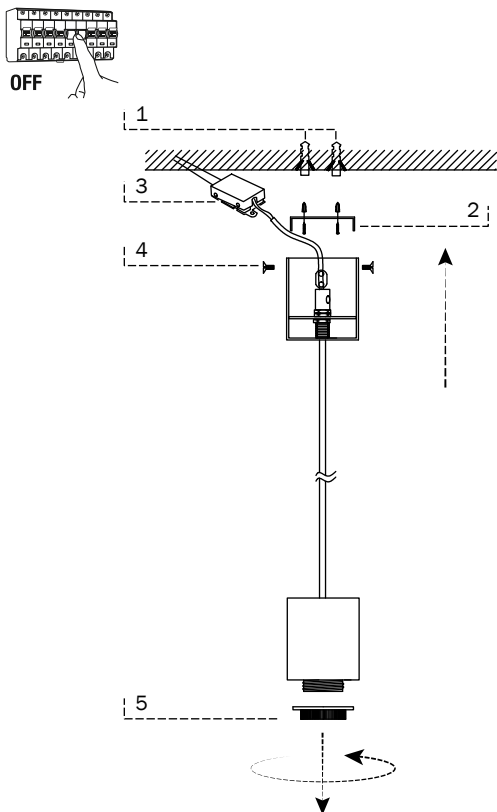

KOMBO

- ref. 68593-1L
- ref. 68594-1L

- ref. 68591-1L
- ref. 68592-1L

- ref. 68595-1L
- ref. 68596-1L
- ref. 68597-1L

TECHNICAL FEATURES

1 X E27 MAX 15W LED no incl.

Together
we take care
of the planet

Together we take care of the planet.