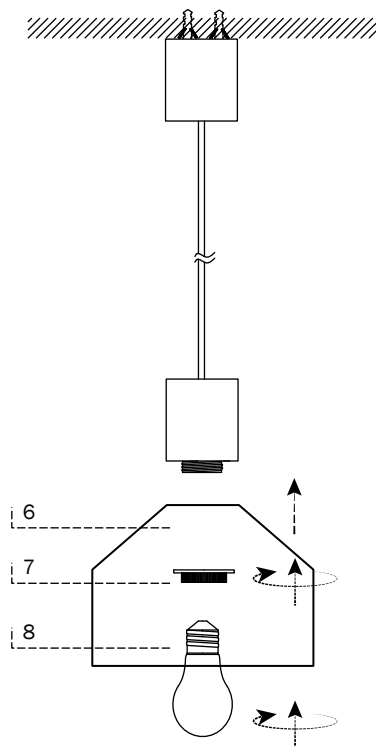

KOMBO

- ref. 68593-1L
- ref. 68594-1L

- ref. 68591-1L
- ref. 68592-1L

- ref. 68595-1L
- ref. 68596-1L
- ref. 68597-1L

TECHNICAL FEATURES

1 X E27 MAX 15W LED no incl.

Together
we take care
of the planet

Together we take care of the planet.