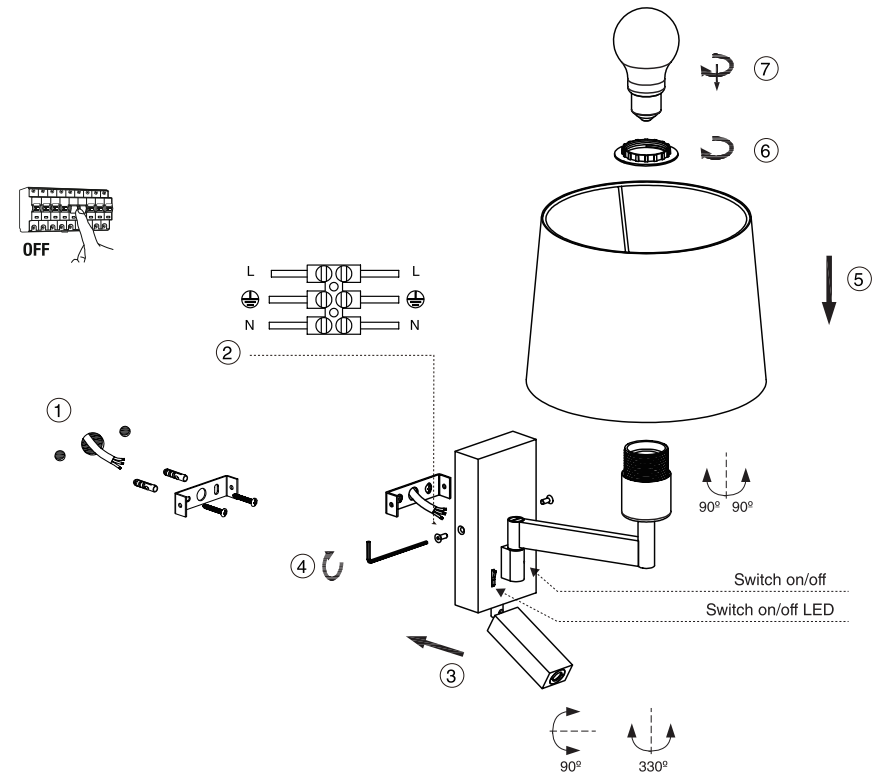

• information

68490-01 bronze+white/bronce+blanco	68491-01 chrome+white/cromo+blanco
68490-02 bronze+beige/bronce+beige	68491-02 chrome+beige/cromo+beige
68490-03 bronze+black/bronce+black	68491-03 chrome+black/cromo+black

• information

68492-01 bronze+white/bronce+blanco	68493-01 chrome+white/cromo+blanco
68492-02 bronze+beige/bronce+beige	68493-02 chrome+beige/cromo+beige
68492-03 bronze+black/bronce+black	68493-03 chrome+black/cromo+black

LED E	This product contains a light source of energy efficiency class E Este producto contiene una fuente luminosa de la clase eficiencia energética E	repair service

TECHNICAL FEATURES

1 X E27 MAX 15W LED no incl