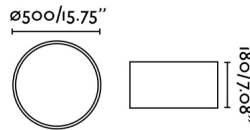

The ceiling lamp version of SEVEN is here. This white ceiling lamp for indoor lighting is made of textile with acrylic opal diffuser. Ideal for the home lighting .

General characteristics

Fixation	Ceiling
Type	I
IP	20
voltage	100V-240V
Hertz	50/60Hz
Power	15W