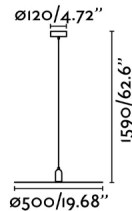

PLAT is a minimalistic pendant lamp. The focus is on bulb, its shine is disseminated for whole room. It is available in two colours. Its style fits perfectly with Scandinavian style .

General characteristics

Fixation	Ceiling
Type	II
IP	20
voltage	100V-240V
Hertz	50/60Hz
Cable meters	1500mm
Tensioner included	No
Power	15W

Material

Body/Structure	Steel
----------------	-------

Finish

Body/Structure	Matt White
----------------	------------