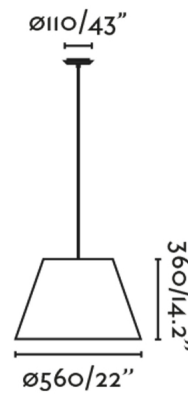

### General characteristics

Fixation	Ceiling
Type	I
IP	20
voltage	100V-240V
Hertz	50/60Hz
Cable meters	2000mm
Power	15W