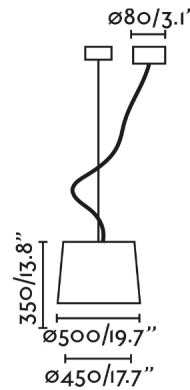

SAMBA is a collection of lamps for interior lighting designed by Faro Lab. This black wall lamp with beige ribbon shade is designed to illuminate bedrooms and living rooms. The cable has a turnbuckle, which allows the installation of the luminaire in displaced points. It is a good choice for hotels.

## General characteristics

Fixation	Ceiling
Type	II
IP	20
voltage	100V-240V
Hertz	50/60Hz
Cable meters	1500mm
Tensioner included	Yes
Power	15W