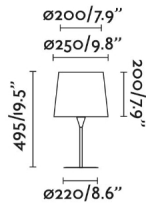

General characteristics

Fixation	Table
Type	II
IP	20
voltage	100V-240V
Hertz	50/60Hz
Cable meters	1500mm
Switch type	On/Off
Power	15W

Material

Body/Structure	Steel
Screen	Textile

Finish

Body/Structure	Matt Black
Screen	Green