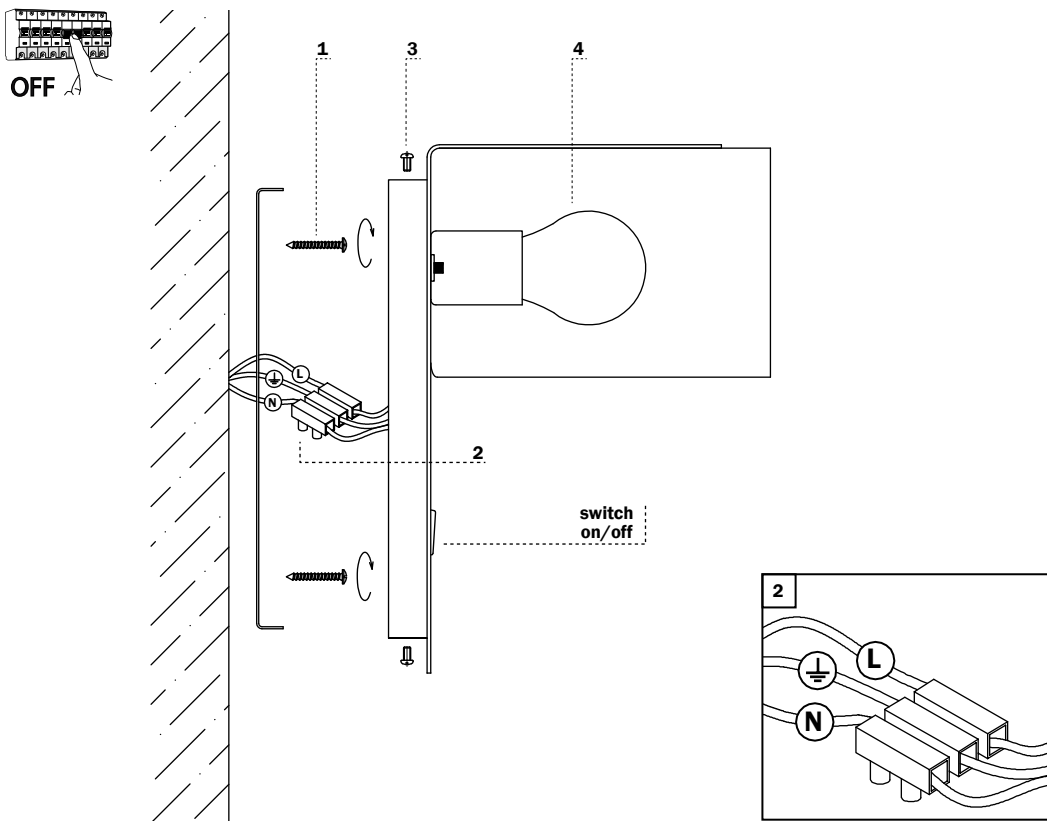

### FOLD

ref. 64302 white  
ref. 64303 black

LIGHT SOURCE - FUENTE DE LUZ

1 x E27 MAX 15W LED NO INCL

TECHNICAL FEATURES - CARACTERÍSTICAS TÉCNICAS

### FOLD WITH READING LED

ref. 64304 white  
ref. 64305 black

LIGHT SOURCE - FUENTE DE LUZ

1 x E27 MAX 15W LED NOT INCL  
SMD LED 3W 3000K 200lm INCL

TECHNICAL FEATURES - CARACTERÍSTICAS TÉCNICAS