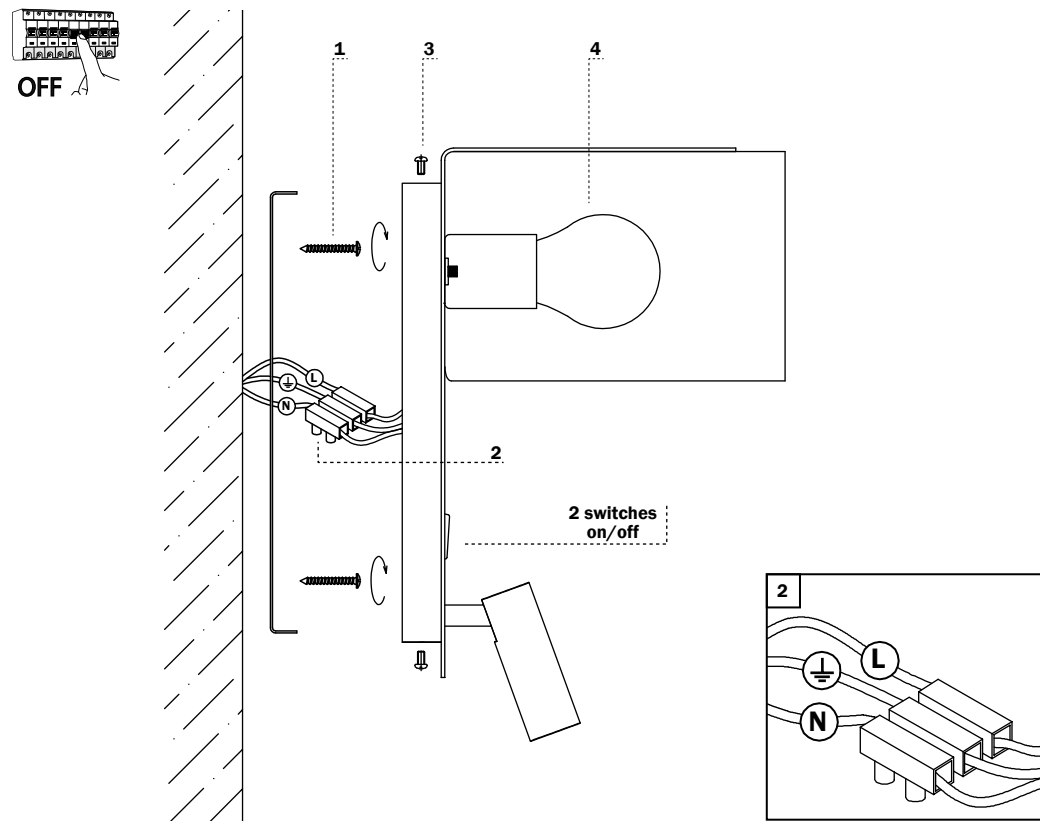

### FOLD

ref. 64302 white  
ref. 64303 black

LIGHT SOURCE - FUENTE DE LUZ

1 x E27 MAX 15W LED NO INCL

TECHNICAL FEATURES - CARACTERÍSTICAS TÉCNICAS

### FOLD WITH READING LED

ref. 64304 white  
ref. 64305 black

LIGHT SOURCE - FUENTE DE LUZ

1 x E27 MAX 15W LED NOT INCL  
SMD LED 3W 3000K 200lm INCL

TECHNICAL FEATURES - CARACTERÍSTICAS TÉCNICAS