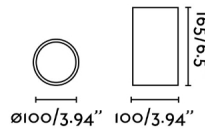

## General characteristics

Fixation	Ceiling
Type	II
IP	20
voltage	100V-240V
Hertz	50/60Hz
Power	25W