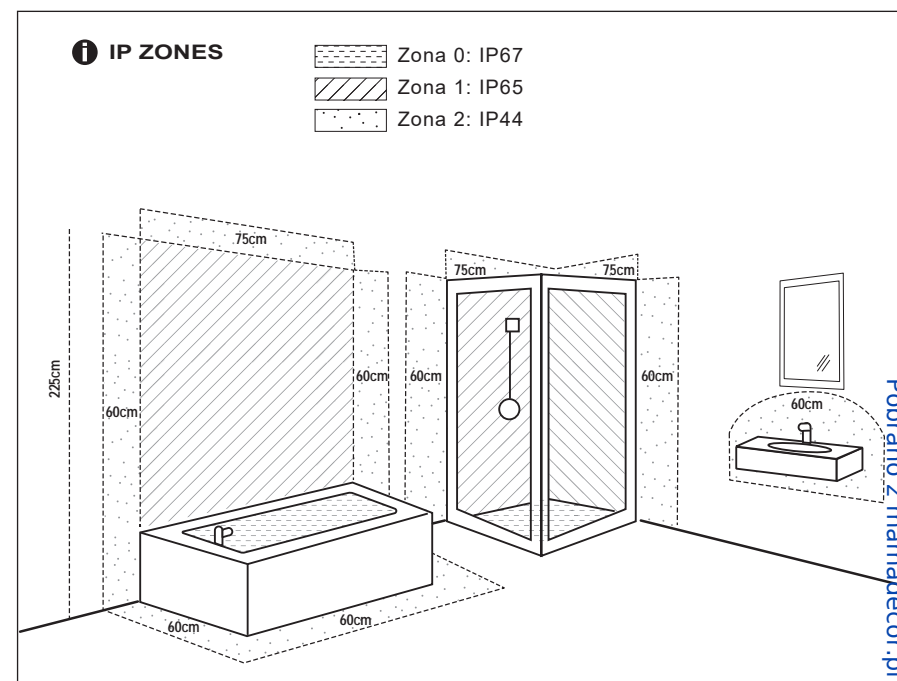

TECHNICAL FEATURES

LED 40W 2700K 3000lm CRI>80

			IP44	220-240 V~	50/60 Hz	LED	COB LED G
		CE	EAC				
	Together we take care of the planet						

① Este producto contiene una fuente luminosa de la clase eficiencia energética G
This product contains a light source of energy efficiency class G