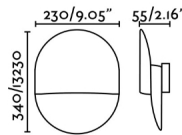

ERES is a modern wall lamp made of metal. It is ideal for indoor lighting.

General characteristics

Fixation	Wall
Type	I
IP	20
voltage	100V-240V
Hertz	50/60Hz
Power	15W

Material

Body/Structure	Steel
----------------	-------