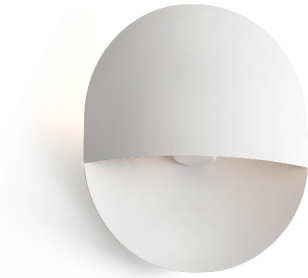

ERES is a modern wall lamp made of metal. It is ideal for indoor lighting.

General characteristics

Fixation	Wall
Type	I
IP	20
voltage	100V-240V
Hertz	50/60Hz
Power	15W

Material

Body/Structure	Steel
----------------	-------

Finish

Body/Structure	Matt White
----------------	------------

Lighting characteristics

Light source included	No
Light direction	Indirect lighting
Bulb socket included	Yes

Driver

Requires Driver	No
-----------------	----