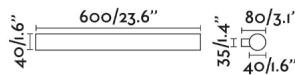

VOLGA 600 is a black wall lamp with LED technology made of aluminium. Thanks to its IP44 it is ideal for bathroom lighting. 8W version.