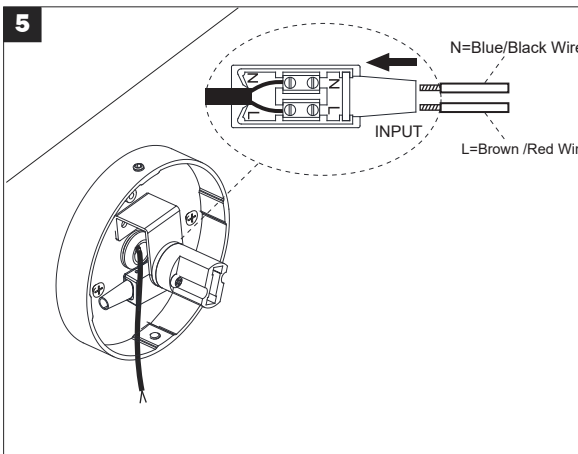

TECHNICAL FEATURES

1 x G9 max 6W LED no incl.

Together we take care of the planet.

This is why we reduce paper consumption. Please refer to the safety, maintenance and warranty instructions at www.faro.es. If you cannot access it, call us at +34 937 723 965 or write to export@faro.es.