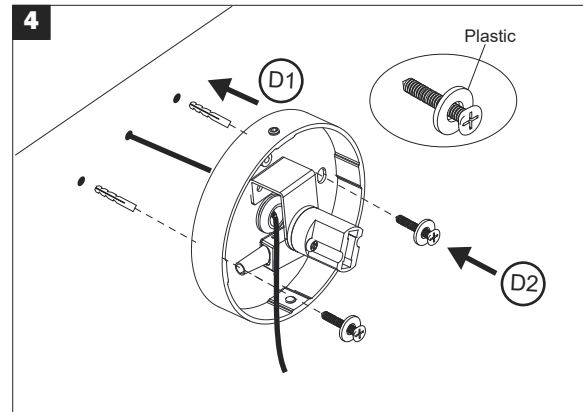

TECHNICAL FEATURES

1 x G9 max 6W LED no incl.

Together we take care of the planet.

This is why we reduce paper consumption. Please refer to the safety, maintenance and warranty instructions at www.faro.es. If you cannot access it, call us at +34 937 723 965 or write to export@faro.es.