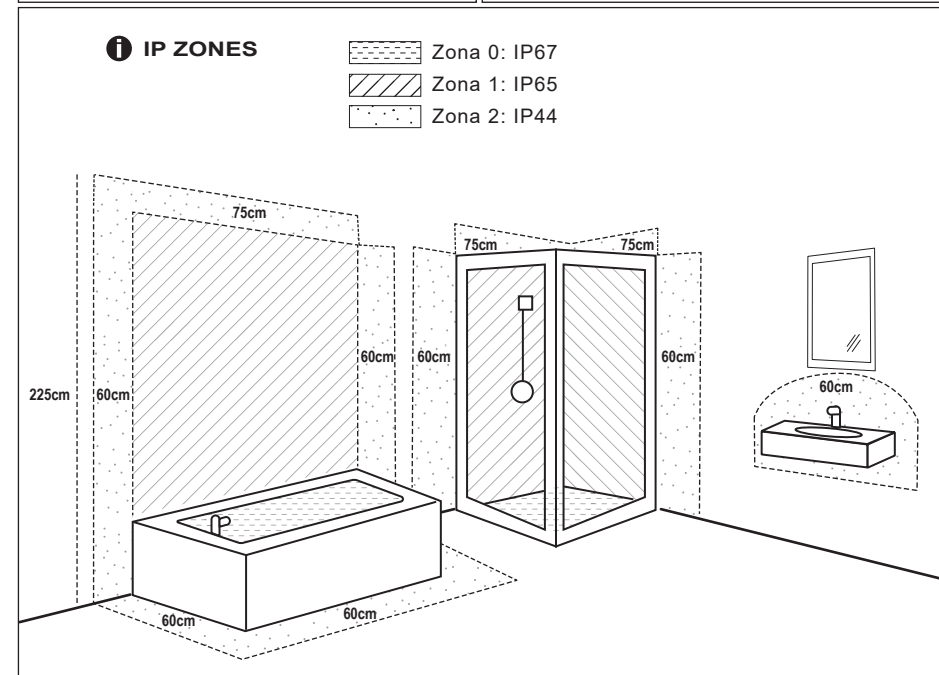

TECHNICAL FEATURES

1 x G9 max 6W LED no incl.

Together we take care of the planet.

This is why we reduce paper consumption. Please refer to the safety, maintenance and warranty instructions at www.faro.es. If you cannot access it, call us at +34 937 723 965 or write to export@faro.es.