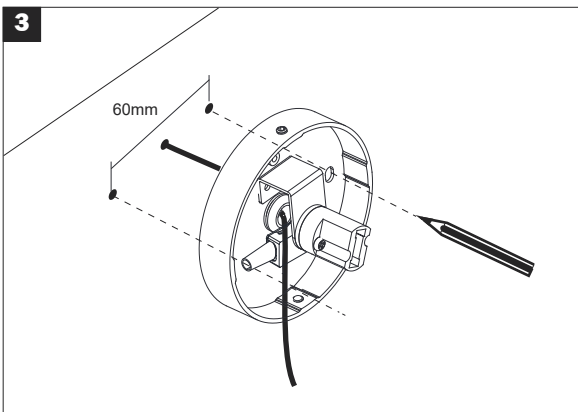

TECHNICAL FEATURES

1 x G9 max 6W LED no incl.

Together we take care of the planet.

This is why we reduce paper consumption. Please refer to the safety, maintenance and warranty instructions at www.faro.es. If you cannot access it, call us at +34 937 723 965 or write to export@faro.es.