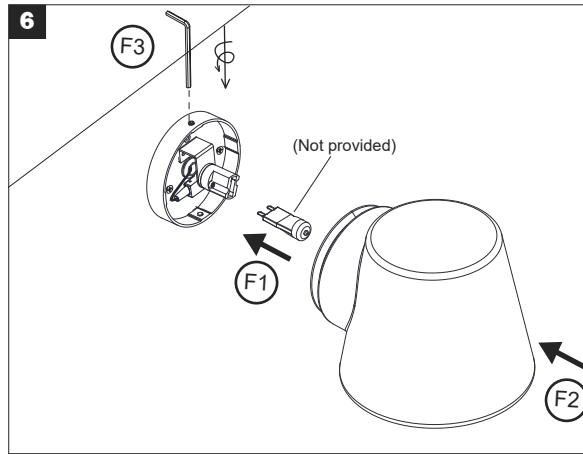

TECHNICAL FEATURES

1 x G9 max 6W LED no incl.

Together we take care of the planet.

This is why we reduce paper consumption. Please refer to the safety, maintenance and warranty instructions at www.faro.es. If you cannot access it, call us at +34 937 723 965 or write to export@faro.es.