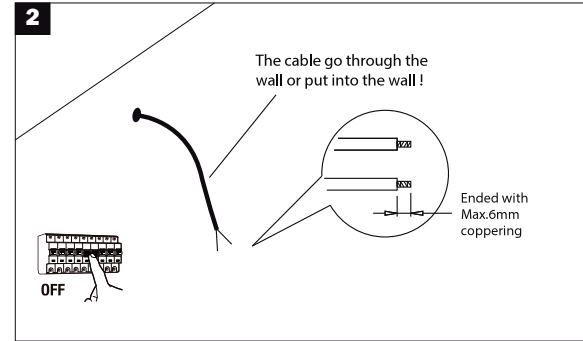

TECHNICAL FEATURES

1 x G9 max 6W LED no incl.

Together we take care of the planet.

This is why we reduce paper consumption. Please refer to the safety, maintenance and warranty instructions at www.faro.es. If you cannot access it, call us at +34 937 723 965 or write to export@faro.es.