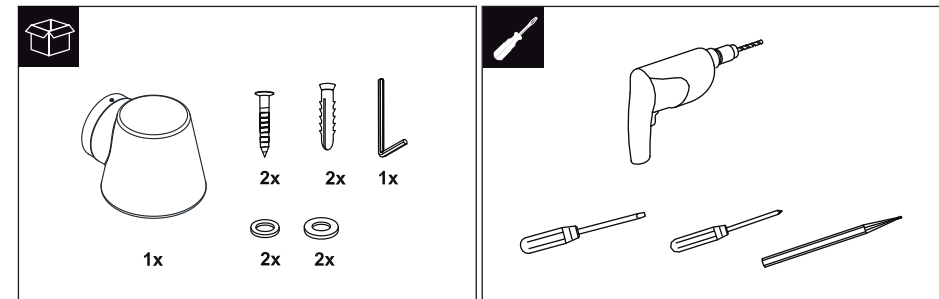

TECHNICAL FEATURES

1 x G9 max 6W LED no incl.

Together we take care of the planet.

This is why we reduce paper consumption. Please refer to the safety, maintenance and warranty instructions at www.faro.es. If you cannot access it, call us at +34 937 723 965 or write to export@faro.es.