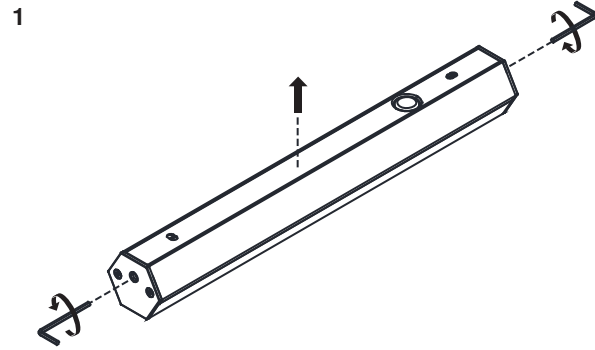

COMPONENTS

TOOLS REQUIRED

ZONES

- 0** SELV(12V max.) Minimum IP67.
- 1** Minimum IP44
- 2** Minimum IP44

LIGHT SOURCE - FUENTE DE LUZ

TECHNICAL FEATURES - CARACTERÍSTICAS TÉCNICAS

- ref. 63500 - 300mm - SMD LED 8W 4000K 500Lm INCL.
- ref. 63501 - 600mm - SMD LED 12W 4000K 870Lm INCL.
- ref. 63502 - 900mm - SMD LED 18W 4000K 1300Lm INCL.