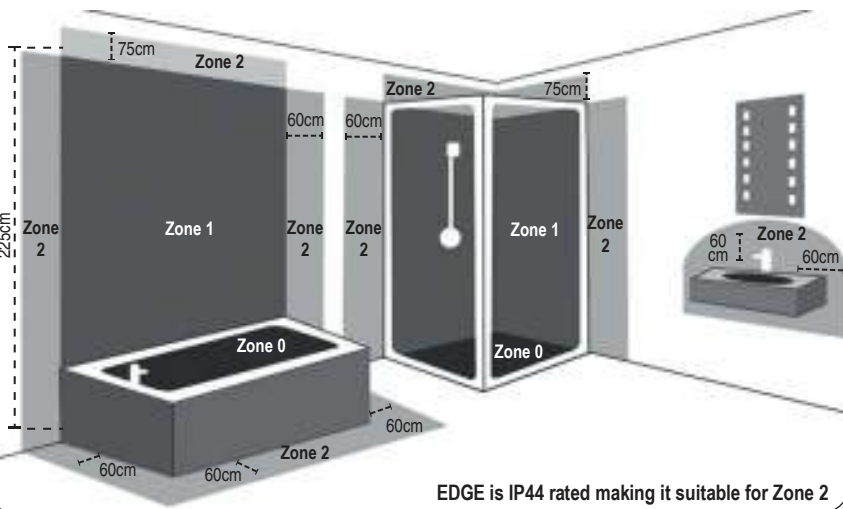

COMPONENTS

TOOLS REQUIRED

ZONES

- 0** SELV(12V max.) Minimum IP67.
- 1** Minimum IP44
- 2** Minimum IP44

LIGHT SOURCE - FUENTE DE LUZ

TECHNICAL FEATURES - CARACTERÍSTICAS TÉCNICAS

- ref. 63500 - 300mm - SMD LED 8W 4000K 500Lm INCL.
- ref. 63501 - 600mm - SMD LED 12W 4000K 870Lm INCL.
- ref. 63502 - 900mm - SMD LED 18W 4000K 1300Lm INCL.