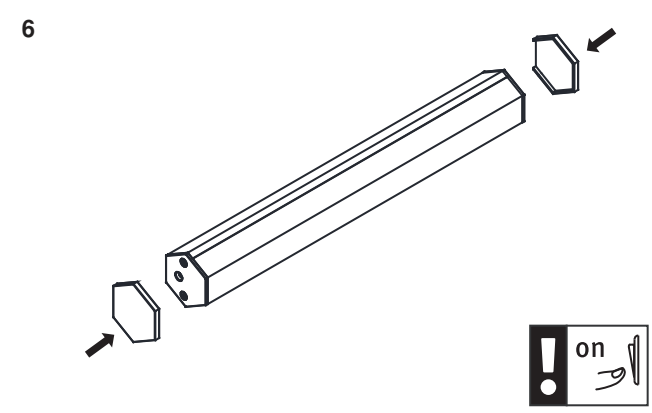

COMPONENTS

TOOLS REQUIRED

ZONES

- 0** SELV(12V max.) Minimum IP67.
- 1** Minimum IP44
- 2** Minimum IP44

LIGHT SOURCE - FUENTE DE LUZ

TECHNICAL FEATURES - CARACTERÍSTICAS TÉCNICAS

- ref. 63500 - 300mm - SMD LED 8W 4000K 500Lm INCL.
- ref. 63501 - 600mm - SMD LED 12W 4000K 870Lm INCL.
- ref. 63502 - 900mm - SMD LED 18W 4000K 1300Lm INCL.