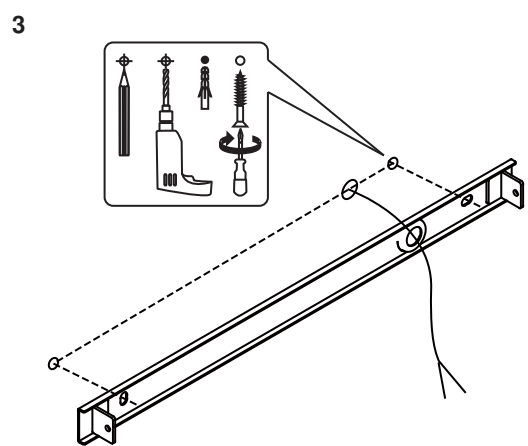

COMPONENTS

TOOLS REQUIRED

ZONES

- 0** SELV(12V max.) Minimum IP67.
- 1** Minimum IP44
- 2** Minimum IP44

LIGHT SOURCE - FUENTE DE LUZ

TECHNICAL FEATURES - CARACTERÍSTICAS TÉCNICAS

- ref. 63500 - 300mm - SMD LED 8W 4000K 500Lm INCL.
- ref. 63501 - 600mm - SMD LED 12W 4000K 870Lm INCL.
- ref. 63502 - 900mm - SMD LED 18W 4000K 1300Lm INCL.