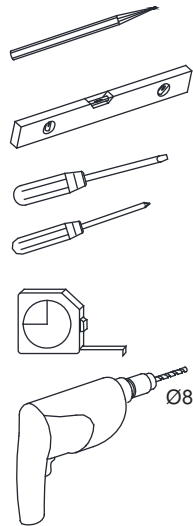

COMPONENTS

TOOLS REQUIRED

ZONES

- 0** SELV(12V max.) Minimum IP67.
- 1** Minimum IP44
- 2** Minimum IP44

LIGHT SOURCE - FUENTE DE LUZ

TECHNICAL FEATURES - CARACTERÍSTICAS TÉCNICAS

- ref. 63500 - 300mm - SMD LED 8W 4000K 500Lm INCL.
- ref. 63501 - 600mm - SMD LED 12W 4000K 870Lm INCL.
- ref. 63502 - 900mm - SMD LED 18W 4000K 1300Lm INCL.