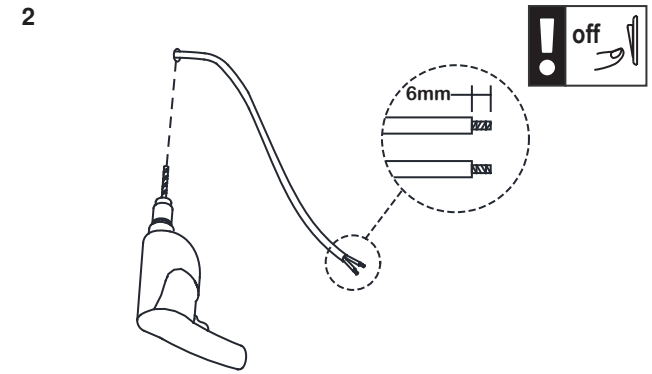

COMPONENTS

TOOLS REQUIRED

ZONES

- 0** SELV(12V max.) Minimum IP67.
- 1** Minimum IP44
- 2** Minimum IP44

LIGHT SOURCE - FUENTE DE LUZ

TECHNICAL FEATURES - CARACTERÍSTICAS TÉCNICAS

- ref. 63500 - 300mm - SMD LED 8W 4000K 500Lm INCL.
- ref. 63501 - 600mm - SMD LED 12W 4000K 870Lm INCL.
- ref. 63502 - 900mm - SMD LED 18W 4000K 1300Lm INCL.