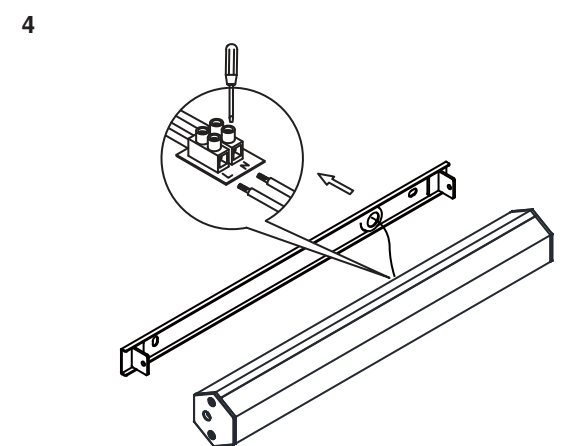

COMPONENTS

TOOLS REQUIRED

ZONES

- 0** SELV(12V max.) Minimum IP67.
- 1** Minimum IP44
- 2** Minimum IP44

LIGHT SOURCE - FUENTE DE LUZ

TECHNICAL FEATURES - CARACTERÍSTICAS TÉCNICAS

- ref. 63500 - 300mm - SMD LED 8W 4000K 500Lm INCL.
- ref. 63501 - 600mm - SMD LED 12W 4000K 870Lm INCL.
- ref. 63502 - 900mm - SMD LED 18W 4000K 1300Lm INCL.