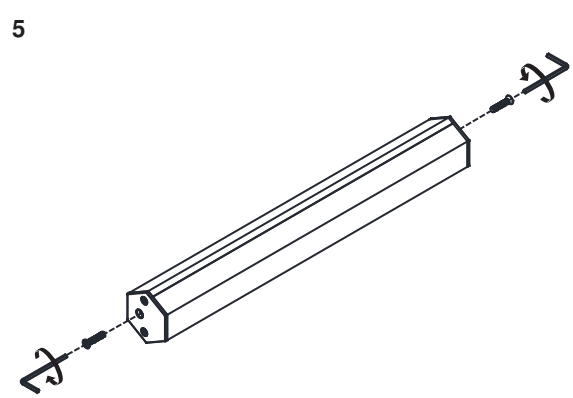

COMPONENTS

TOOLS REQUIRED

ZONES

- 0** SELV(12V max.) Minimum IP67.
- 1** Minimum IP44
- 2** Minimum IP44

LIGHT SOURCE - FUENTE DE LUZ

TECHNICAL FEATURES - CARACTERÍSTICAS TÉCNICAS

- ref. 63500 - 300mm - SMD LED 8W 4000K 500Lm INCL.
- ref. 63501 - 600mm - SMD LED 12W 4000K 870Lm INCL.
- ref. 63502 - 900mm - SMD LED 18W 4000K 1300Lm INCL.