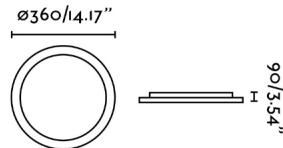

## General characteristics

Fixation	Ceiling, Wall
Type	II
IP	44
voltage	100V-240V
Hertz	50/60Hz
Power	24W