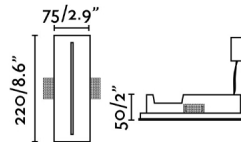

Light up your home with this recessed made from gypsum and aluminium. Bulb(s) HIGH POWER LED 1W 3000K 112Lm included.

General characteristics

Fixation	Wall
Type	III
IP	20
Hertz	50/60Hz
Power	1W
Cutting size	231x85mm

Material

Body/Structure	Plaster
----------------	---------

Finish

Body/Structure	Matt White
----------------	------------

Lighting characteristics

Light source included	Yes
Maximum ceiling thickness	33
Temperature	3000K
LM	112lm
CRI	>80
Flow symmetry	ASIMETRICO
Energy classification	F