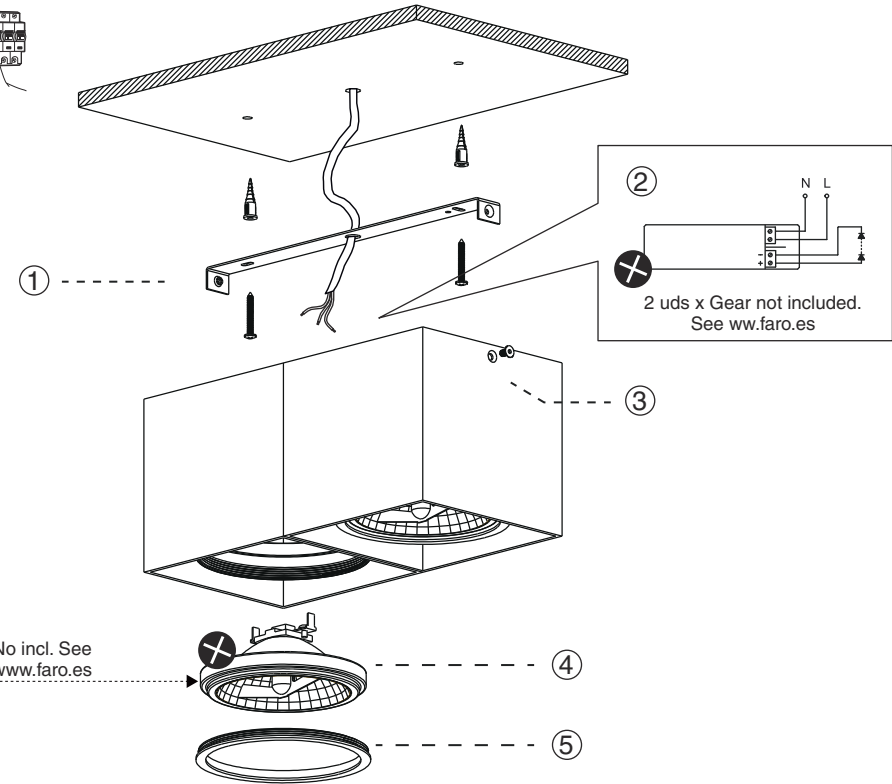

ref. 63274 white-blanco
ref. 63275 black-negro

ref. 63276 white-blanco
ref. 63277 black-negro

TECHNICAL FEATURES

AR111 G53 12V max 8W LED no incl.

**Together
we take care
of the planet**

Together we take care of the planet.