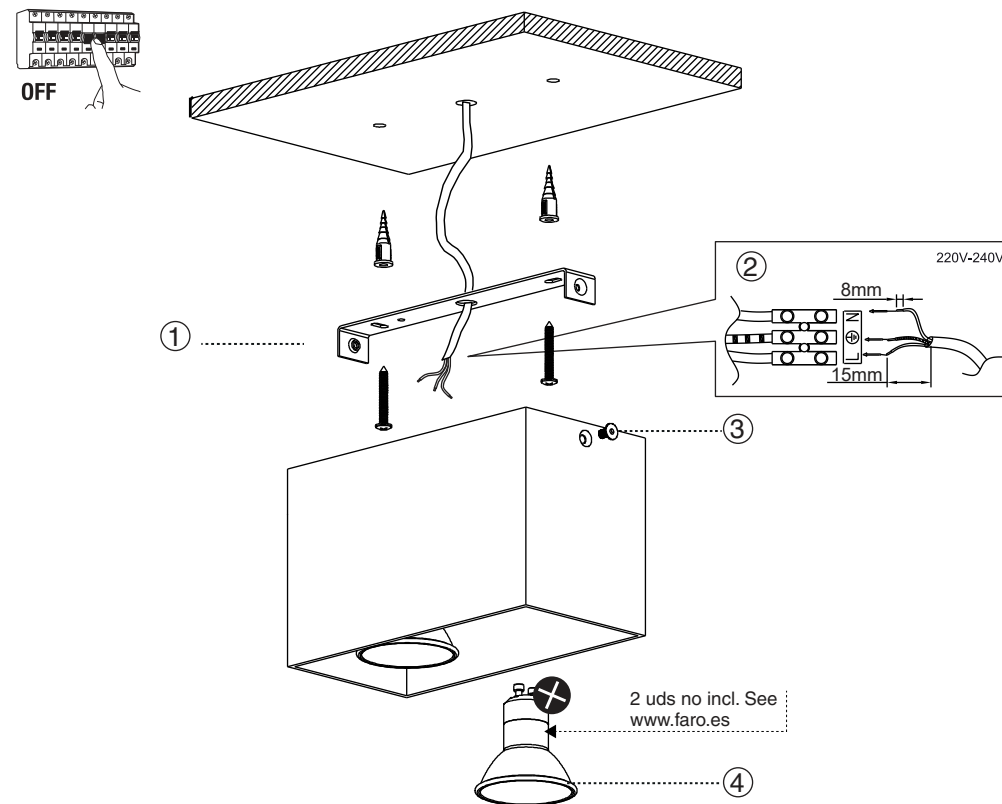

ref. 63270 white-blanco
ref. 63271 black-negro

ref. 63272 white-blanco
ref. 63273 black-negro

TECHNICAL FEATURES

GU10 MAX 8W LED no incl.

**Together
we take care
of the planet**

Together we take care of the planet.