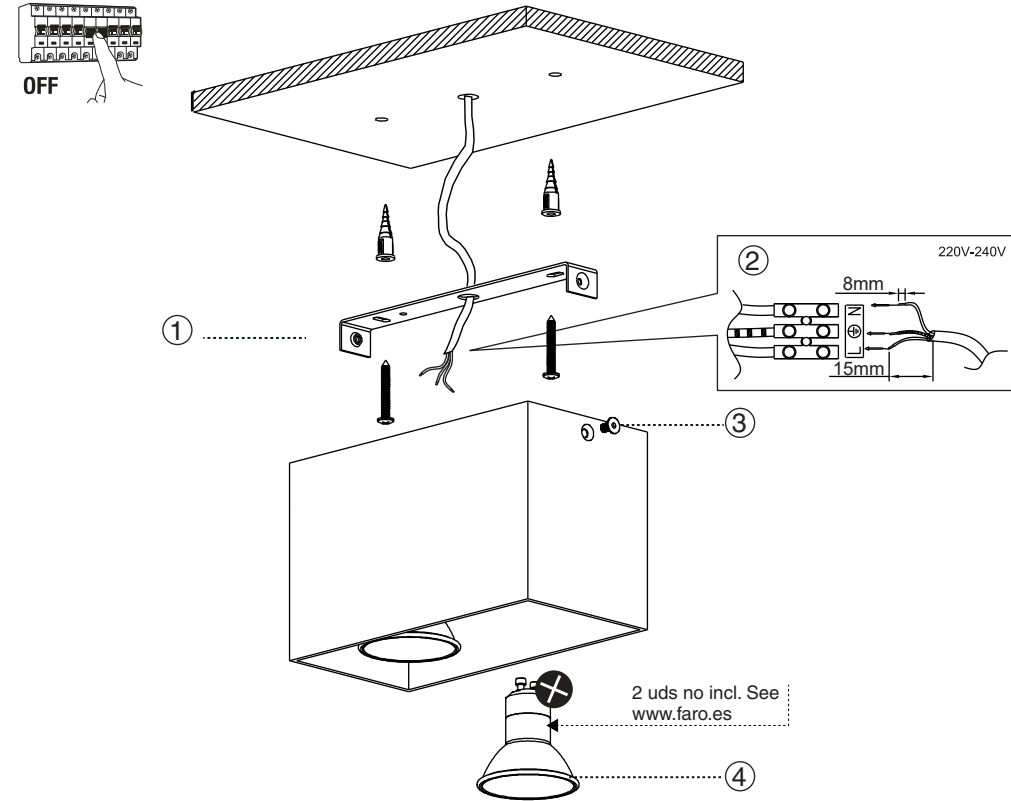

ref. 63270 white-blanco
ref. 63271 black-negro

ref. 63272 white-blanco
ref. 63273 black-negro

TECHNICAL FEATURES

GU10 MAX 8W LED no incl.

**Together
we take care
of the planet**

Together we take care of the planet.