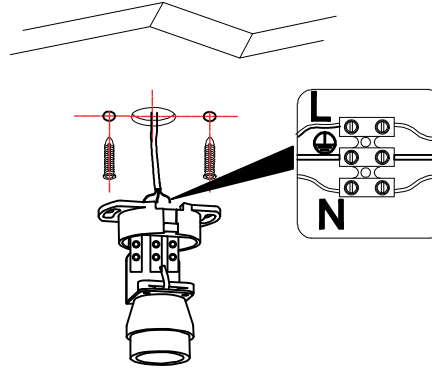

63268

1

2

3

4

63269

1

2

3

4

TECHNICAL FEATURES

1xGU10 MAX 8W LED no incl

100V-240V
~50Hz/60Hz