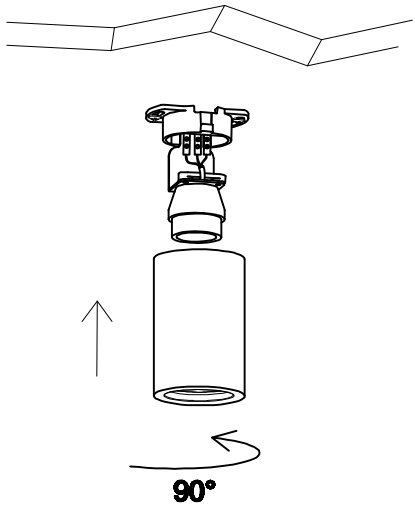

63268

1

2

3

4

63269

1

2

3

4

TECHNICAL FEATURES

1xGU10 MAX 8W LED no incl

100V-240V
~50Hz/60Hz