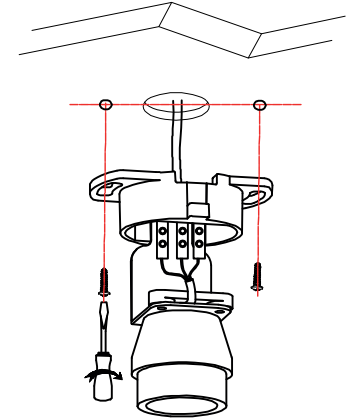

3

4

TECHNICAL FEATURES

1xGU10 MAX 8W LED no incl

100V-240V
~50Hz/60Hz

Together we take care of the planet.

This is why we reduce paper consumption. Please refer to the safety, maintenance and warranty instructions at www.faro.es. If you cannot access it, call us at +34 937 723 965 or write to export@faro.es.