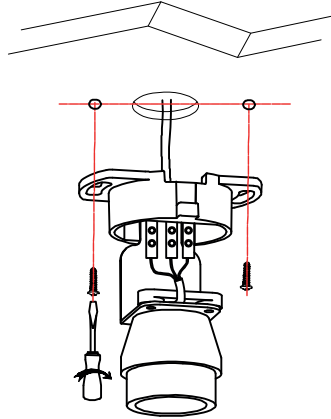

63268

1

2

3

4

63269

1

2

3

4

TECHNICAL FEATURES

1xGU10 MAX 8W LED no incl

100V-240V
~50Hz/60Hz