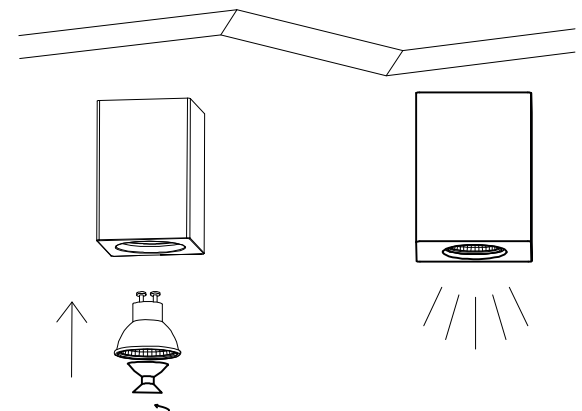

3

4

TECHNICAL FEATURES

1xGU10 MAX 8W LED no incl

100V-240V
~50Hz/60Hz

Together we take care of the planet.

This is why we reduce paper consumption. Please refer to the safety, maintenance and warranty instructions at www.faro.es. If you cannot access it, call us at +34 937 723 965 or write to export@faro.es.