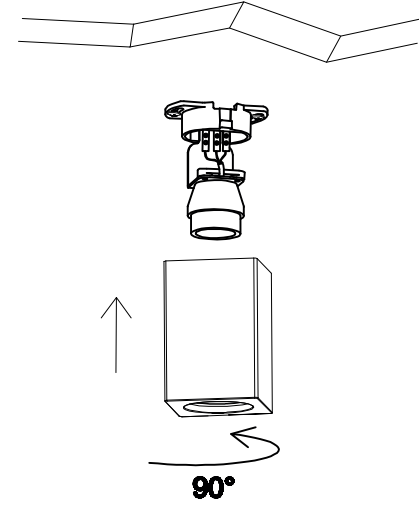

3

4

TECHNICAL FEATURES

1xGU10 MAX 8W LED no incl

100V-240V
~50Hz/60Hz

Together we take care of the planet.

This is why we reduce paper consumption. Please refer to the safety, maintenance and warranty instructions at www.faro.es. If you cannot access it, call us at +34 937 723 965 or write to export@faro.es.