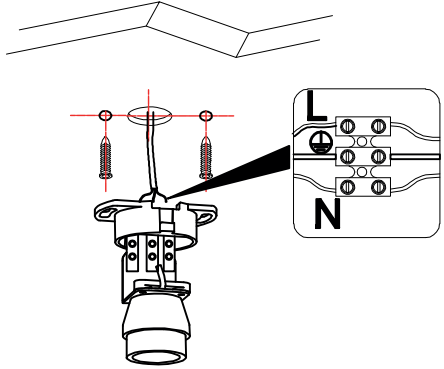

63268

1

2

3

4

63269

1

2

3

4

TECHNICAL FEATURES

1xGU10 MAX 8W LED no incl

100V-240V
~50Hz/60Hz