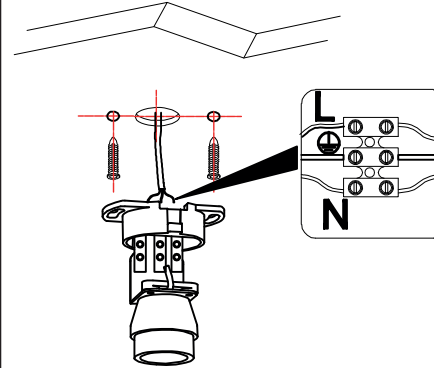

63268

1

2

3

4

63269

1

2

3

4

TECHNICAL FEATURES

1xGU10 MAX 8W LED no incl

100V-240V
~50Hz/60Hz

Together we take care of the planet