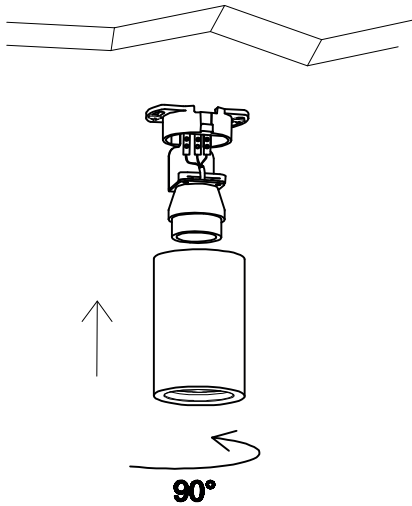

63268

1

2

3

4

63269

1

2

3

4

TECHNICAL FEATURES

1xGU10 MAX 8W LED no incl

100V-240V
~50Hz/60Hz

Together we take care of the planet