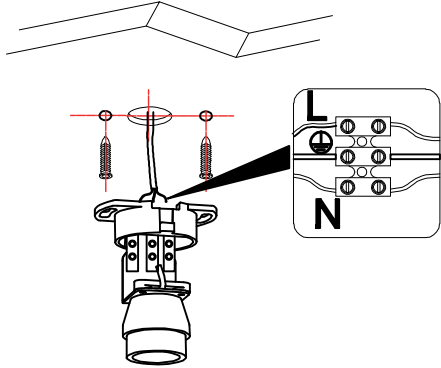

63268

1

2

3

4

63269

1

2

3

4

TECHNICAL FEATURES

1xGU10 MAX 8W LED no incl

100V-240V
~50Hz/60Hz

Together we take care of the planet