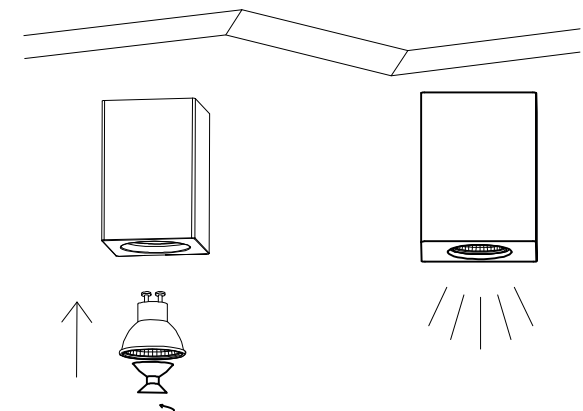

3

4

TECHNICAL FEATURES

1xGU10 MAX 8W LED no incl

100V-240V
~50Hz/60Hz

Together we take care of the planet

Together we take care of the planet.

This is why we reduce paper consumption. Please refer to the safety, maintenance and warranty instructions at www.faro.es. If you cannot access it, call us at +34 937 723 965 or write to export@faro.es.