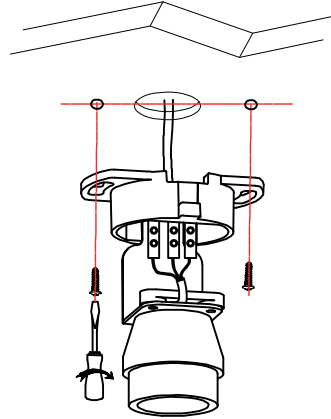

63268

1

2

3

4

63269

1

2

3

4

TECHNICAL FEATURES

1xGU10 MAX 8W LED no incl

100V-240V
~50Hz/60Hz

Together we take care of the planet