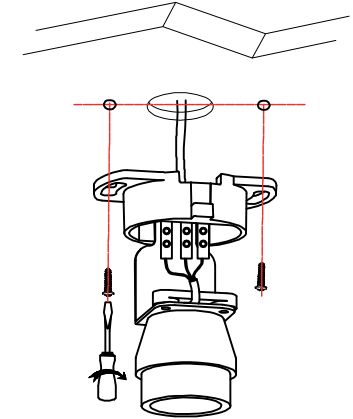

3

4

TECHNICAL FEATURES

1xGU10 MAX 8W LED no incl

100V-240V
~50Hz/60Hz

Together we take care of the planet

Together we take care of the planet.

This is why we reduce paper consumption. Please refer to the safety, maintenance and warranty instructions at www.faro.es. If you cannot access it, call us at +34 937 723 965 or write to export@faro.es.