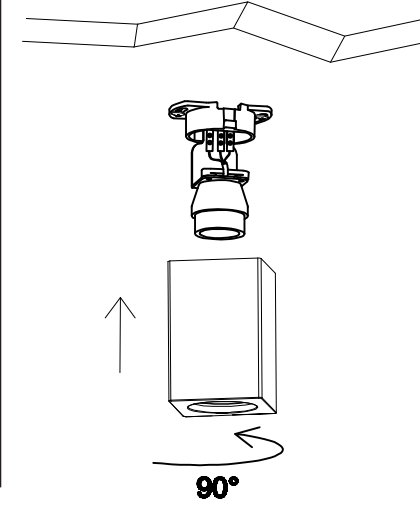

3

4

TECHNICAL FEATURES

1xGU10 MAX 8W LED no incl

100V-240V
~50Hz/60Hz

Together we take care of the planet

Together we take care of the planet.

This is why we reduce paper consumption. Please refer to the safety, maintenance and warranty instructions at www.faro.es. If you cannot access it, call us at +34 937 723 965 or write to export@faro.es.