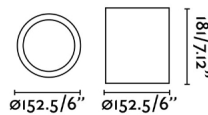

### General characteristics

Fixation	Ceiling
Type	I
IP	20
voltage	100V-240V
Hertz	50/60Hz
Power	15W