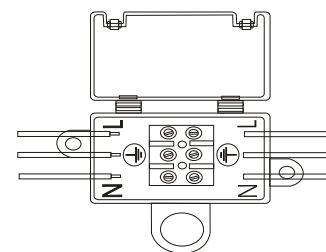

i

**TECHNICAL FEATURES**

1 x E27 MAX 15W LED no incl