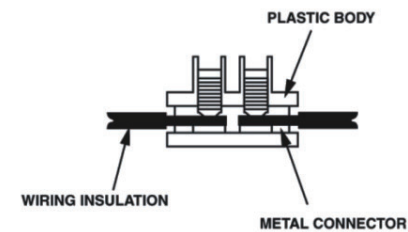

i

**TECHNICAL FEATURES**

1 x E27 MAX 15W LED no incl