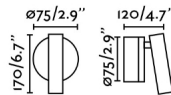

Black wall lamp reader provides a point of light in bedrooms and living rooms. BOC LED is ideal for lighting hotel rooms.

General characteristics

Fixation	Wall
Type	II
IP	20
voltage	220V-240V
Hertz	50/60Hz
Switch type	On/Off
Upwards Vertical orientation	↻ 90
Horizontal orientation	↻ 350
Power	3W

Material

Body/Structure	Steel

Finish

Body/Structure	Matt Black

Lighting characteristics

Light source included	Yes
Temperature	3000K
LM	130lm
CRI	>80
Light direction	Accent lighting
Energy classification	D

Reader

LED reader light source	3W, 3000K, 130lm

Driver

Requires Driver	Yes
Driver embedded	Yes

File download

General documents	Download >