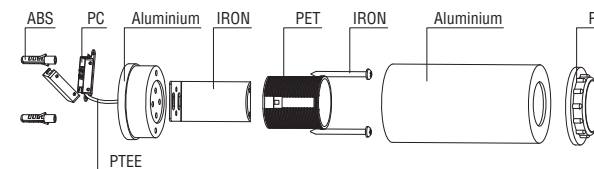

TECHNICAL FEATURES

1 X E27 MAX 15W LED no incl.

| | | | |
|--|--|---------------|-------------|
| | | 100-240 V~ | 50/60 Hz |
| | | | |
| | | | |

Together we take care of the planet

When the luminaire reaches its end of life, take it to the nearest clean point.
Recicle la luminaria en el punto verde cuando ésta llegue al final de su vida útil.