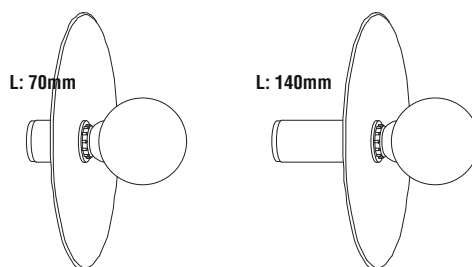

TECHNICAL FEATURES

1 X E27 MAX 15W LED no incl.

| | | | |
|--|--|---------------|-------------|
| | | 100-240 V~ | 50/60 Hz |
| | | | |
| | | | |

Together we take care of the planet

When the luminaire reaches its end of life, take it to the nearest clean point.
Recicle la luminaria en el punto verde cuando ésta llegue al final de su vida útil.