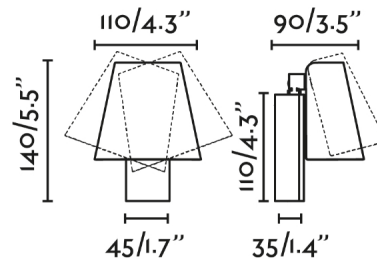

## General characteristics

Fixation	Wall
Type	II
IP	20
voltage	100V-240V
Hertz	50/60Hz
Switch type	Has not
Upwards Vertical orientation	↻ 45
Horizontal orientation	↻ 60
Power	4W