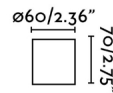

### General characteristics

Fixation	Wall, Ceiling
Type	II
IP	20
voltage	100V-240V
Hertz	50/60Hz
Power	15W