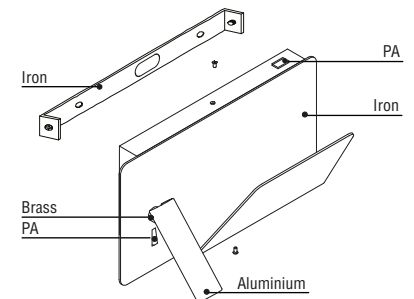

Together we take care of the planet