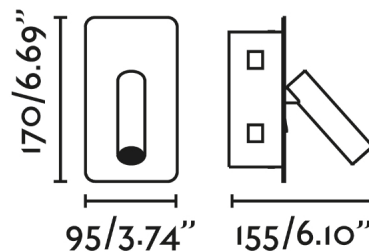

## General characteristics

Fixation	Wall
Type	I
IP	20
voltage	100V-240V
Hertz	50/60Hz
Switch type	On/Off
Upwards Vertical orientation	↻ 90
Horizontal orientation	↻ 350
Power	3W
Cutting size	80x155x43mm