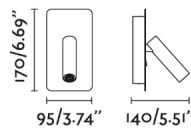

General characteristics

Fixation	Wall
Type	I
IP	20
voltage	100V-240V
Hertz	50/60Hz
Switch type	On/Off
Upwards Vertical orientation	↻ 90
Horizontal orientation	↻ 350
Power	3W

Material

Body/Structure	Steel
----------------	-------