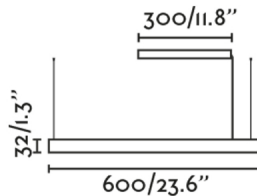

General characteristics

Fixation	Ceiling
Type	II
IP	20
voltage	220V-240V
Hertz	50Hz
Cable meters	2000mm
Tensioner included	Yes
Power	15W

Material

Body/Structure	Aluminium
Diffuser	PC

Finish

Body/Structure	Matt Black
Diffuser	Opal